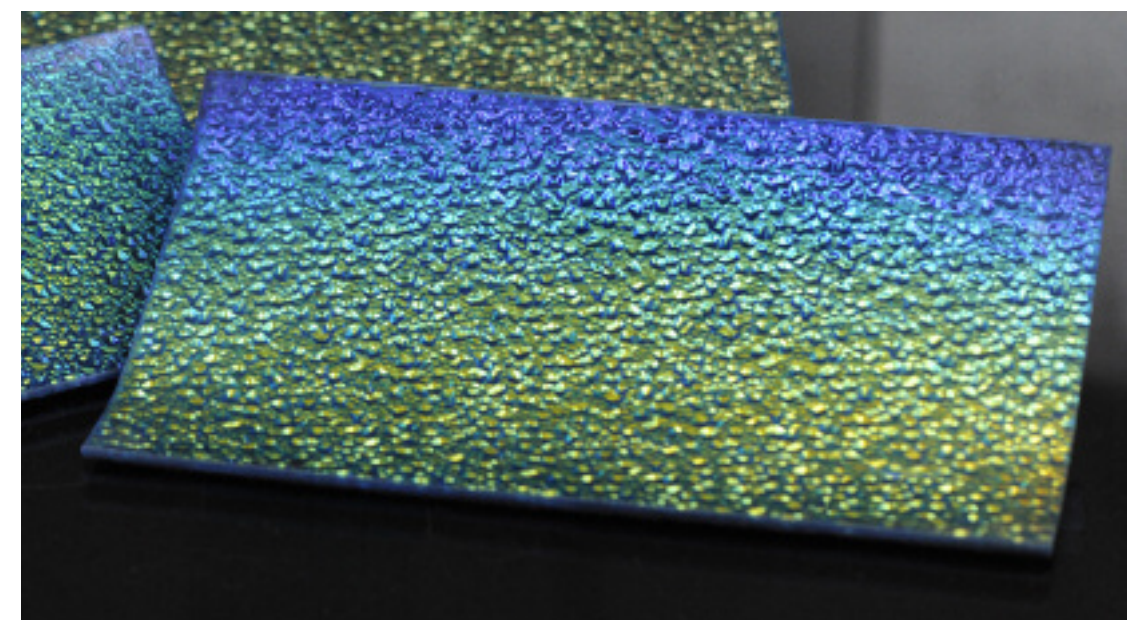

25-211 SPECKLED RECTANGULAR GLASS PLATE 11"x7"