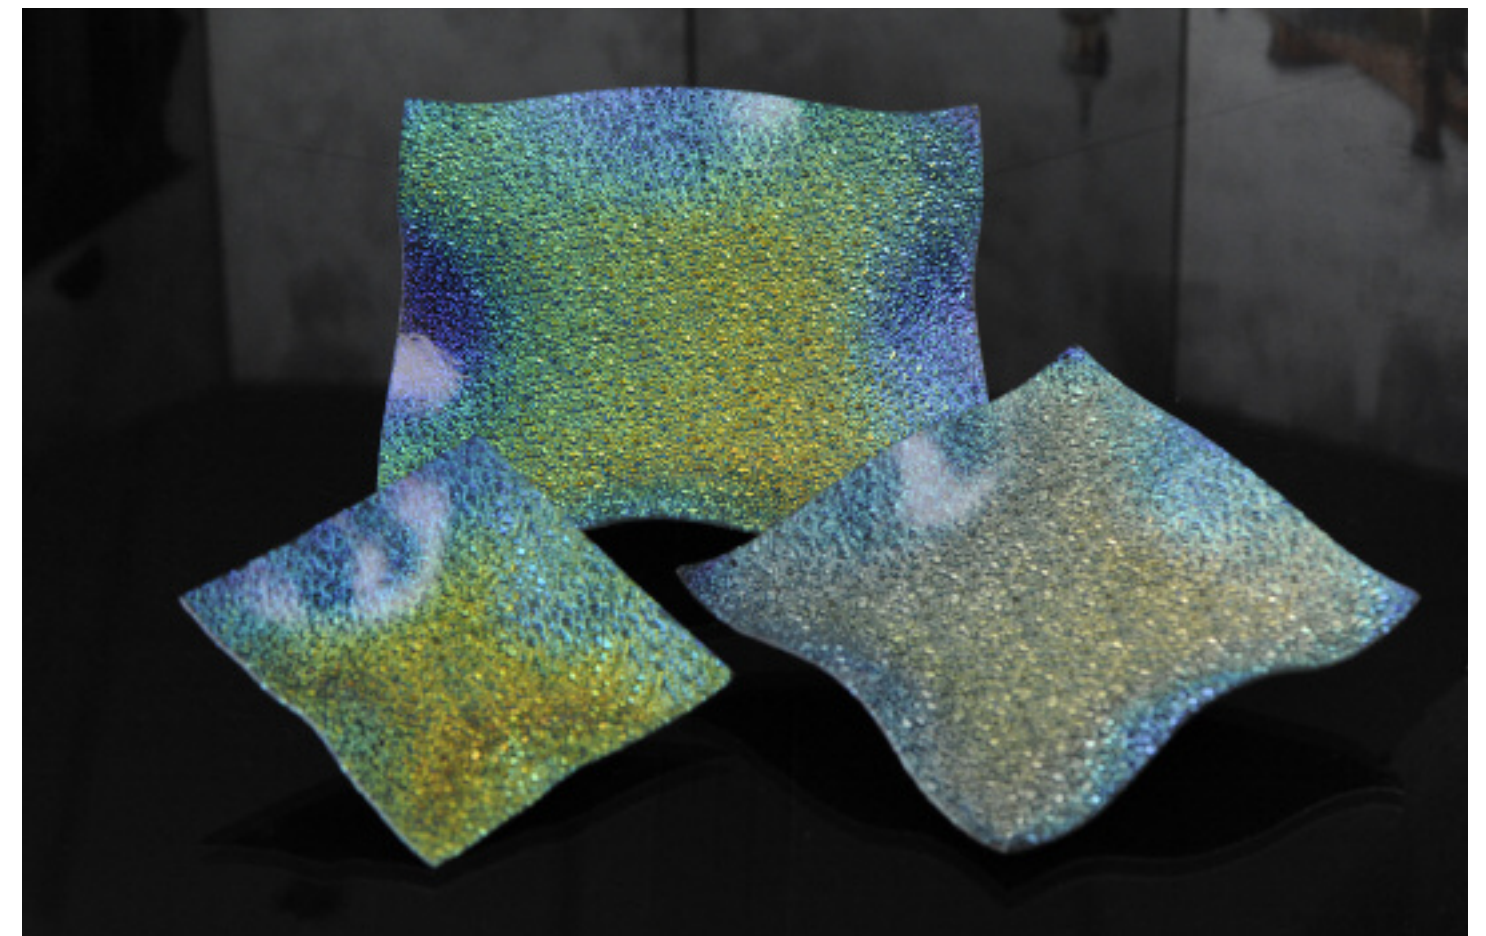

**25-208** SMALL SPECKLED SQUARE GLASS PLATE 7"x7"

**25-209** MEDIUM SPECKLED SQUARE GLASS PLATE 10"x10"

**25-210** LARGE SPECKLED SQUARE GLASS PLATE 12"x12"

**25-310** MULTICOLORED RECTANGULAR GLASS PLATE 11"x5"