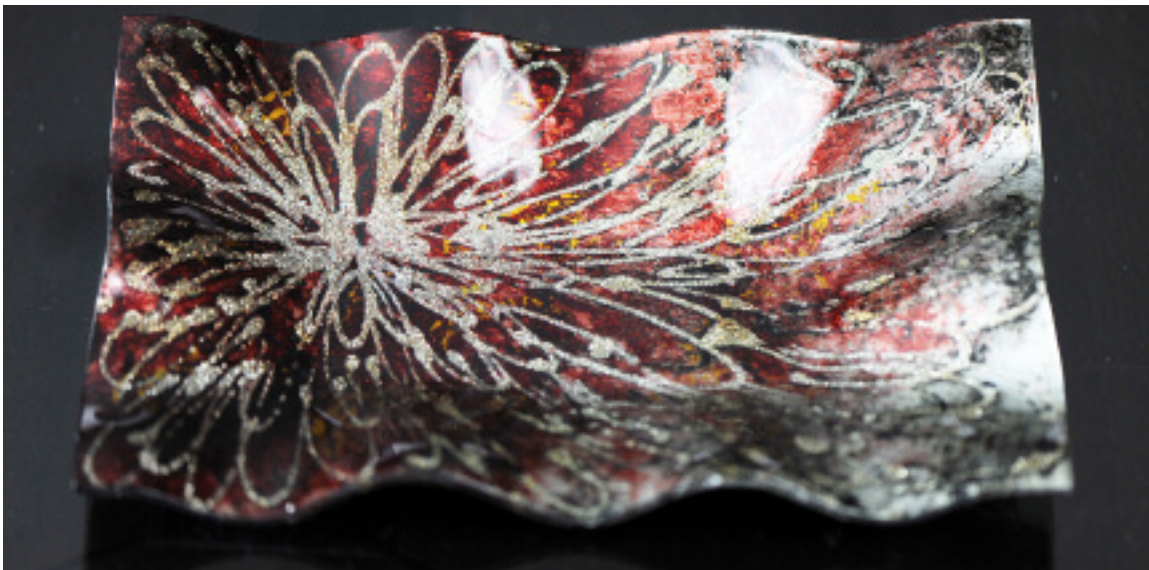

D3248-25 20"x13"