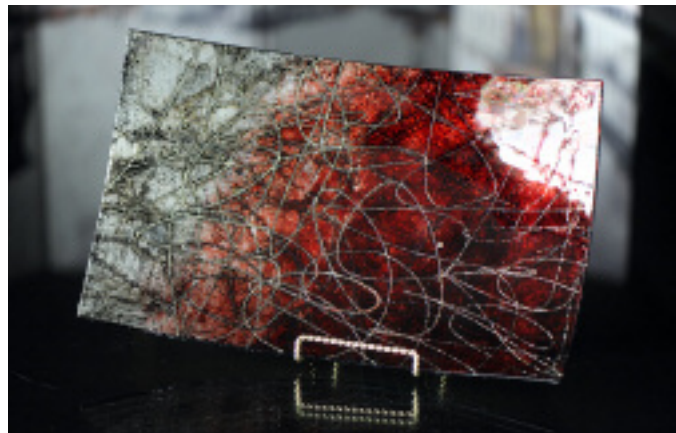

D3109-25 PLATE RED/SILVER RECT GLASS/
VERRE DECO, RECTANGULAIRE 12.5"