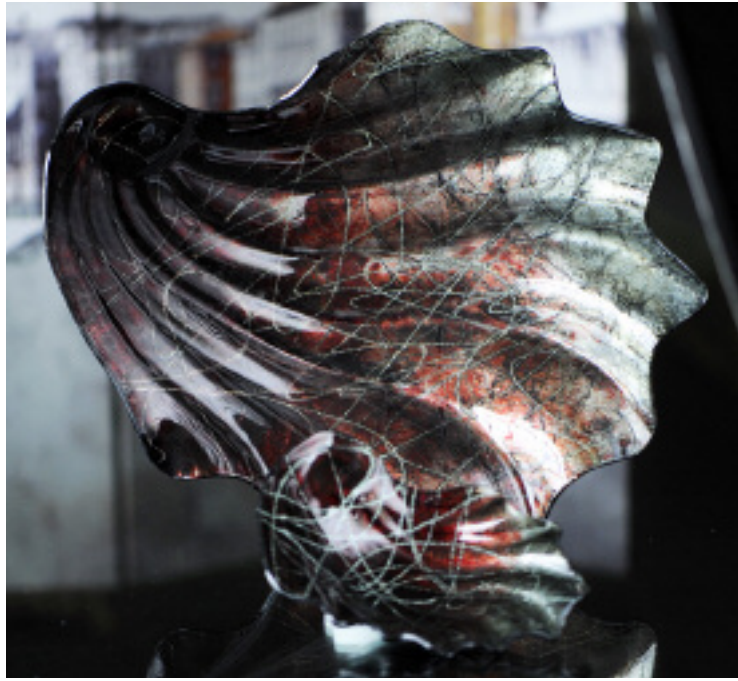

D3107-25 PLATE RED/SILVER SHELL GLASS/
ASSIETTE EN COQUILLAGE, VERRE DECO 19.5"
(MUST BUY MULTIPLE OF 2)