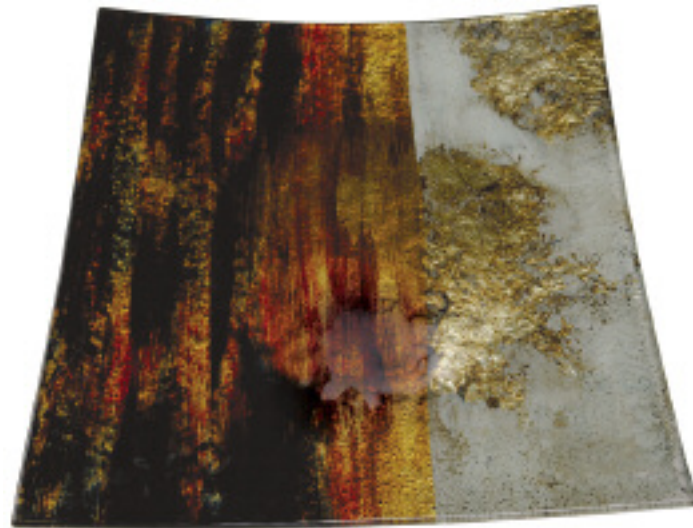

D1665-25 ABSTRACT GLASS PLATE/
ASSIETTE VERRE ABSTRAIT 11" x 11"