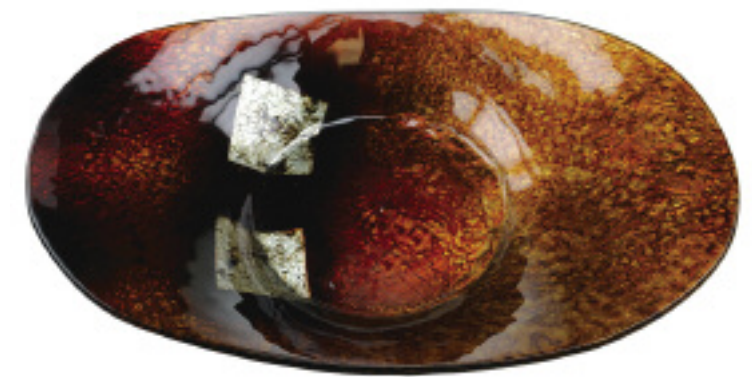

D1638-25 ABSTRACT GOLD OVAL PLATE/
ASSIETTE OVAL ABSTRAIT OR VERRE 15.5" x 10"