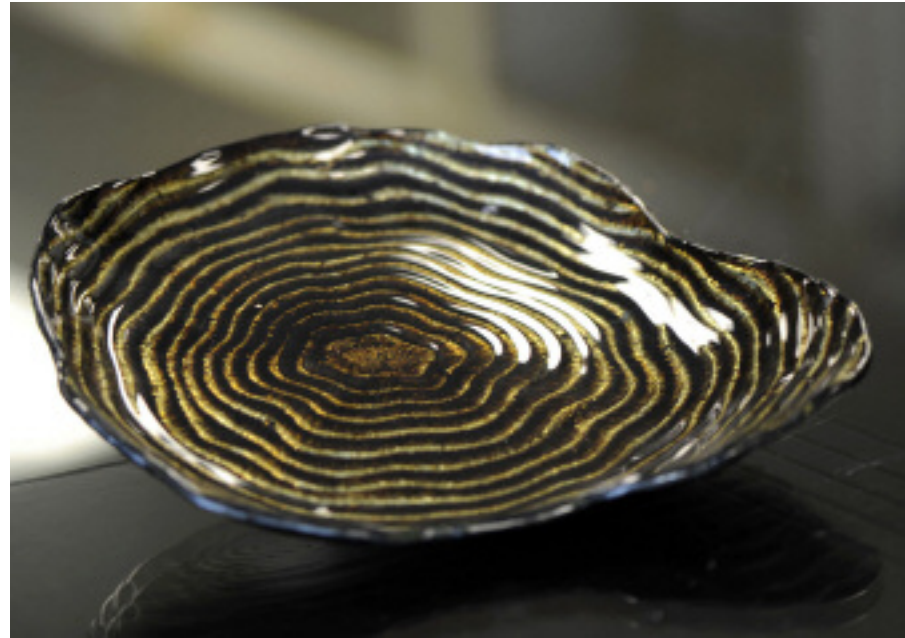

D2379-25 PLATE-DECO GLASS SEASHELL STYLE/
ASSIETTE VERRE DECO COQUILLAGE 11"