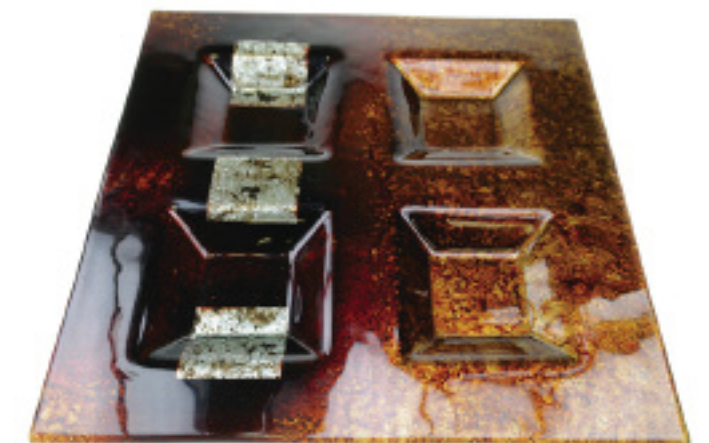

D1634-25 ABSTRACT GOLD PLATE WITH FOUR DIVISIONS/
ASSIETTE ABSTRAIT OR 4 DIVISION 14" x 14"