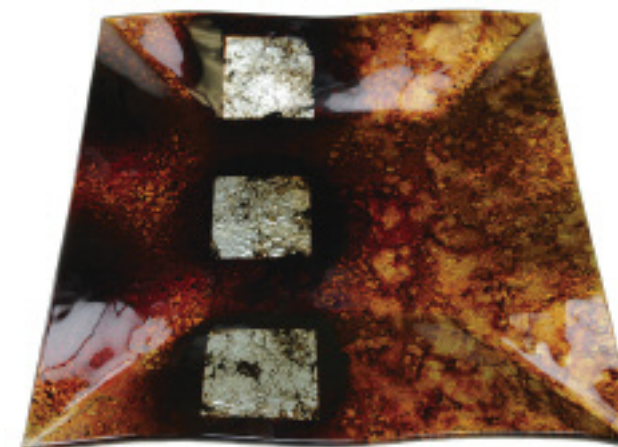

D2134-25 FLOWER SHAPED GLASS PLATE/
ASSIETTE EN VERRE FORME DE FLEUR 11.75"D

D1638-25 ABSTRACT GOLD OVAL PLATE/
ASSIETTE OVAL ABSTRAIT OR VERRE 15.5" x 10"

D1637-25 ABSTRACT GOLD GLASS VASE/
VASE ABSTRAIT OR VERRE 22.5"H

D1633-25 ABSTRACT GOLD GLASS PLATE/
ASSIETTE ABSTRAIT OR VERRE 14" x 14"

D1635-25 ABSTRACT GOLD GLASS PLATE/
ASSIETTE ABSTRAIT OR VERRE 12" x 12"

D1634-25 ABSTRACT GOLD PLATE WITH FOUR DIVISIONS/
ASSIETTE ABSTRAIT OR 4 DIVISION 14" x 14"