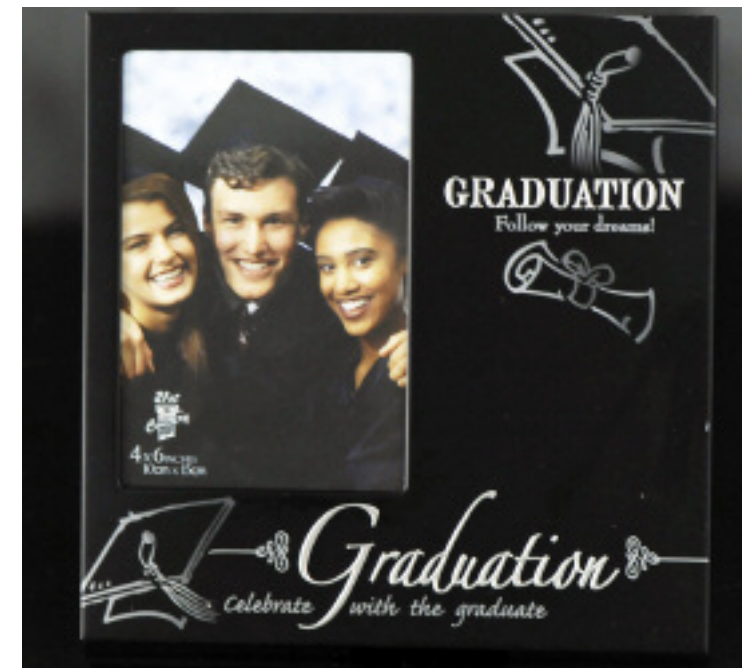

D2227-20 4"x6"

D2228-20 5"x7"

D2229-20 8"x10"

D3186-20 GRADUATION FRAME 4"x6"

D2232-20 BLACK & GRAY METAL GRADUATION FRAME/  
CADRE NOIR,GRIS MÉTAL GRADUATION 4" x 6"

D2225-20 4"x6"

D2226-20 5"x7"

D2224-20 8"x10"

D3185-20 GRADUATION FRAME 6"x4"

D2220-5 PEARL SILVER METAL GRADUATION FRAME/  
CADRE PERLÉ & ARGENT MÉTAL GRADUATION 6" x 4"

**D1820-10** GRADUATION FRAME/  
CADRE GRADUATION 4" x 6"

**D1821-10** "MY SCHOOL YEARS" FRAME WITH FIVE OPENINGS/  
CADRE "MY SCHOOL YEARS" ANGLAIS 9.75" x 7.75"H

**D2221-20** BLACK & SILVER METAL GRADUATION FRAME/  
CADRE NOIR & ARGENT GRADUATION 2" x 2"

**D2230-20** WIDE BORDER SILVER & BLACK  
METAL GRADUATION FRAME/  
CADRE, BORD LARGE ARGENT/NOIR MÉTAL GRADUATION 2"x3"