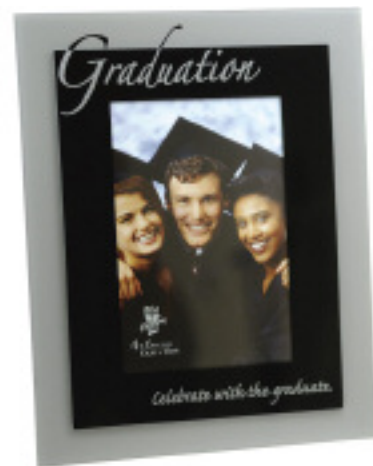

D3185-20 GRADUATION FRAME 6"x4"

D2220-5 PEARL SILVER METAL GRADUATION FRAME/  
CADRE PERLÉ & ARGENT MÉTAL GRADUATION 6" x 4"

**D1820-10** GRADUATION FRAME/  
CADRE GRADUATION 4" x 6"

**D1821-10** "MY SCHOOL YEARS" FRAME WITH FIVE OPENINGS/  
CADRE "MY SCHOOL YEARS" ANGLAIS 9.75" x 7.75"H

**D2221-20** BLACK & SILVER METAL GRADUATION FRAME/  
CADRE NOIR & ARGENT GRADUATION 2" x 2"

**D2230-20** WIDE BORDER SILVER & BLACK  
METAL GRADUATION FRAME/  
CADRE, BORD LARGE ARGENT/NOIR MÉTAL GRADUATION 2"x3"