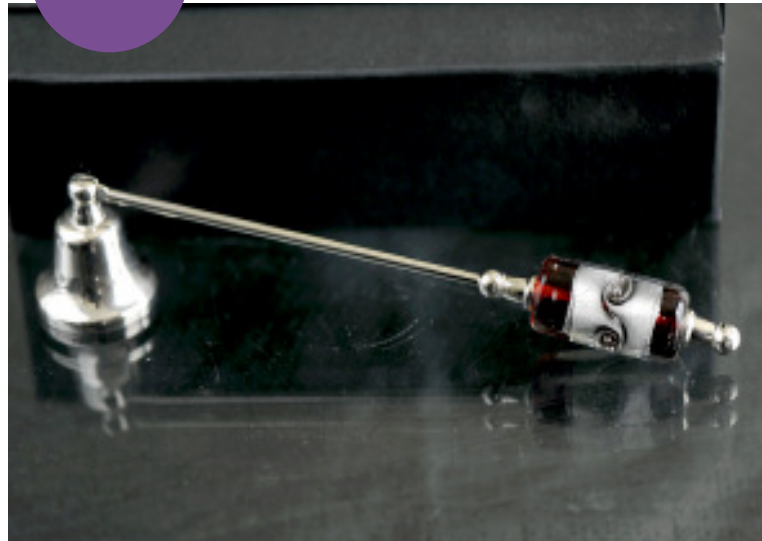

new!

ACCESSORIES & GIFT SETS

V38-001 CANDLE SNUFFER / ÉTEIGNOIR À CHANDELLE

V43-012 MAGNIFYING GLASS & LETTER OPENER / LOUPE & OUVRE LETTRE

GL301 LANYARD - SILVER

GL302 LANYARD - MULTI-COLOURED

GL303 LANYARD - PINK