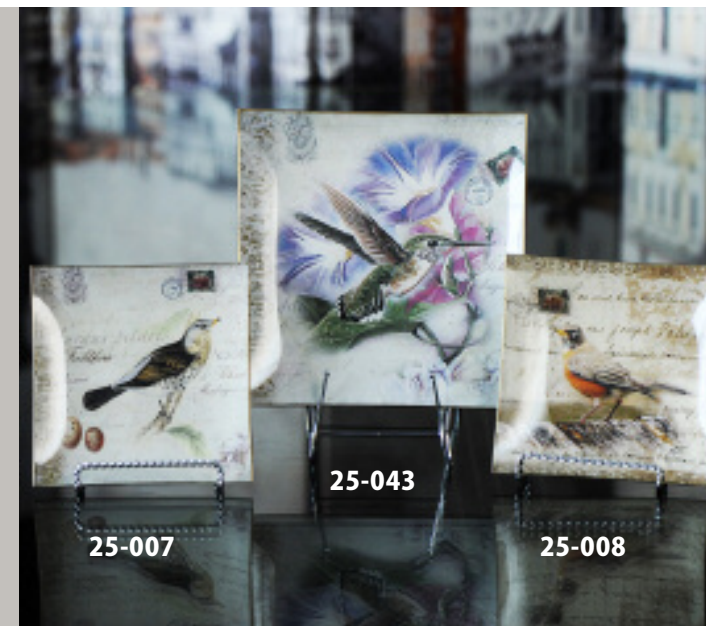

25-043 GLASS SQUARE HUMMINGBIRD PLATE 8"x8"

25-008 GLASS SQUARE BIRD PLATE 6"x6"

25-007

25-043

25-008