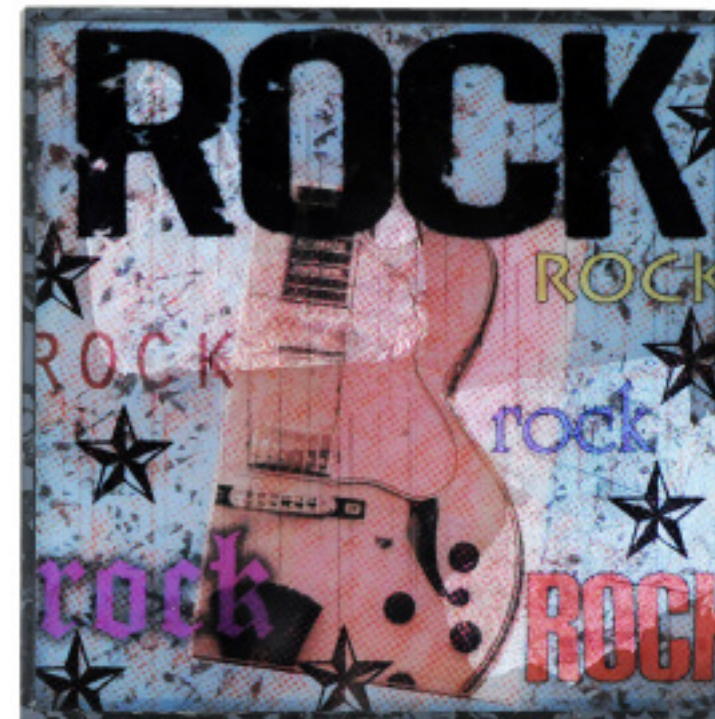

**8-015** WALL PLAQUE - "NEW YORK"

**8-016** WALL PLAQUE - "NEW YORK"

**42-005** COASTERS - PEACE SIGN, SET OF 4

**42-004** COASTERS - "ROCK & MUSIC", SET OF 4

**8-013** GLASS WALL PLAQUE - "ROCK" 12"x12"

**8-014** GLASS WALL PLAQUE - "MUSIC" 12"x12"

**8-017** HANGING GUITAR - GIBSON 14.5"

**8-018** HANGING VIOLIN 14.5"

**8-019** HANGING GUITAR - ACOUSTIC

**8-020** HANGING GUITAR - BLUE ELECTRIC

**8-021** HANGING GUITAR - WHITE ELECTRIC