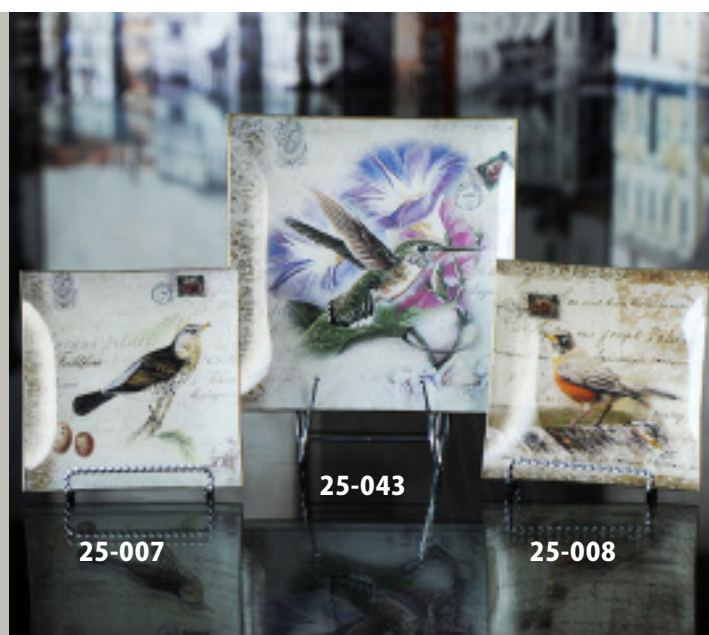

25-043 GLASS SQUARE HUMMINGBIRD PLATE 8"x8"

25-008 GLASS SQUARE BIRD PLATE 6"x6"

25-007

25-043

25-008