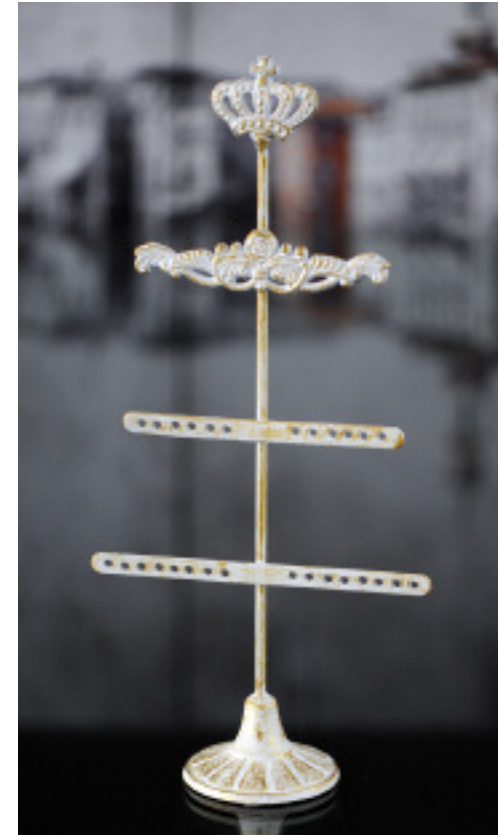

14-065 MONEY BANK VIOLIN/
TIRE LIRE VIOLON

14-066 MONEY BANK WHITE GUITAR/
TIRE LIRE GUITARE BLANC

14-062 GUITAR MONEY BANK (INSPIRED GIBSON SLASH)/
TIRELIRE, GUITARE ((INSPIRÉ GIBSON SLASH)

14-063 GUITAR MONEY BANK (INSPIRED FENDER STRAT)/
TIRELIRE, GUITARE (INSPIRÉ FENDER STRAT)

14-068 MONEY BANK BLACK GUITAR/
TIRE LIRE GUITARE NOIR

14-069 MONEY BANK BLUE GUITAR/
TIRE LIRE GUITARE BLEU

14-070 PIANO MONEY BANK/
TIRE LIRE PIANO

14-071
MONEY BANK VIOLIN

31-104 METAL JEWELLERY HOLDER/
SUPPORT À BIJOUX 8"x16.5"H