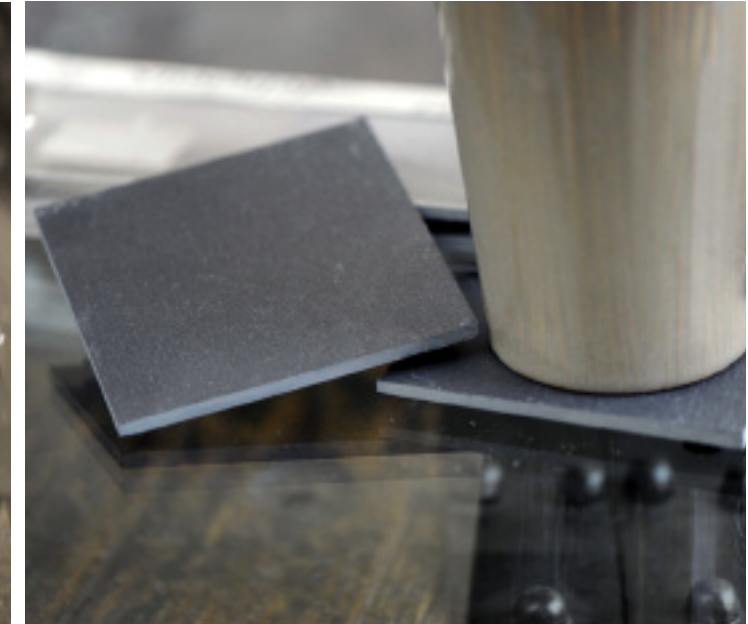

V42-007 SLATE COASTERS - SET OF 4
SOUS-VERRES ARDOISE - ENSEMBLE DE 4 4 x 4"