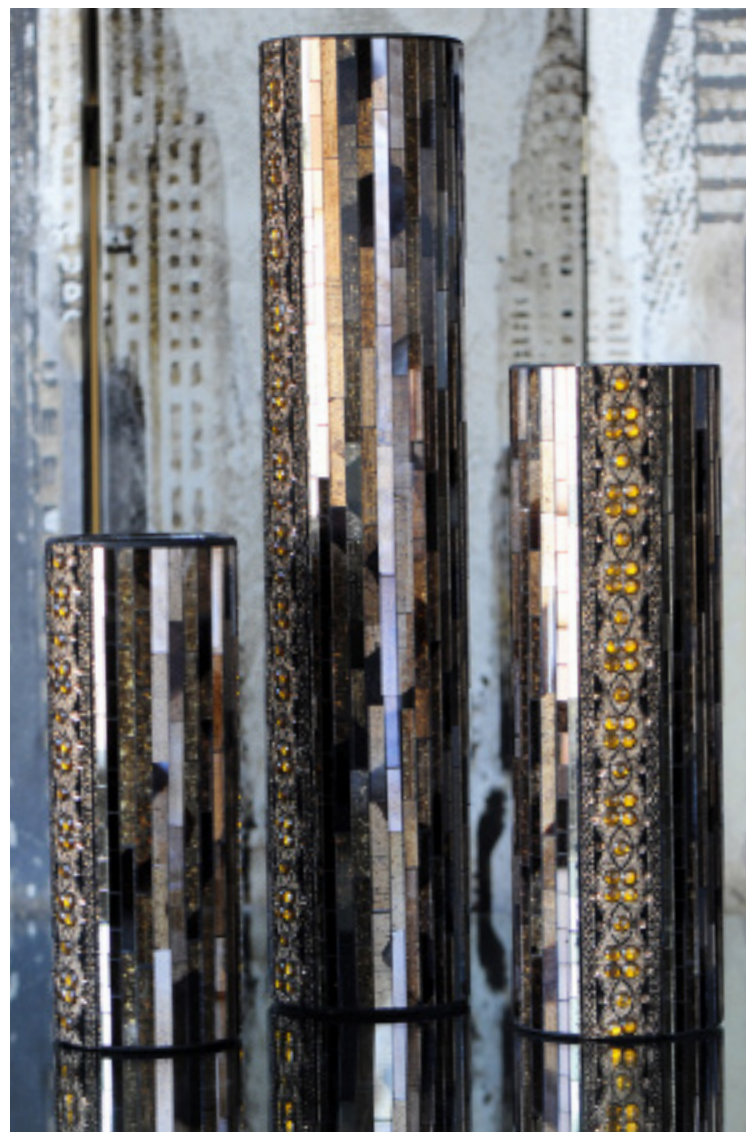

D3347-5 VASE 5"D x 24"H