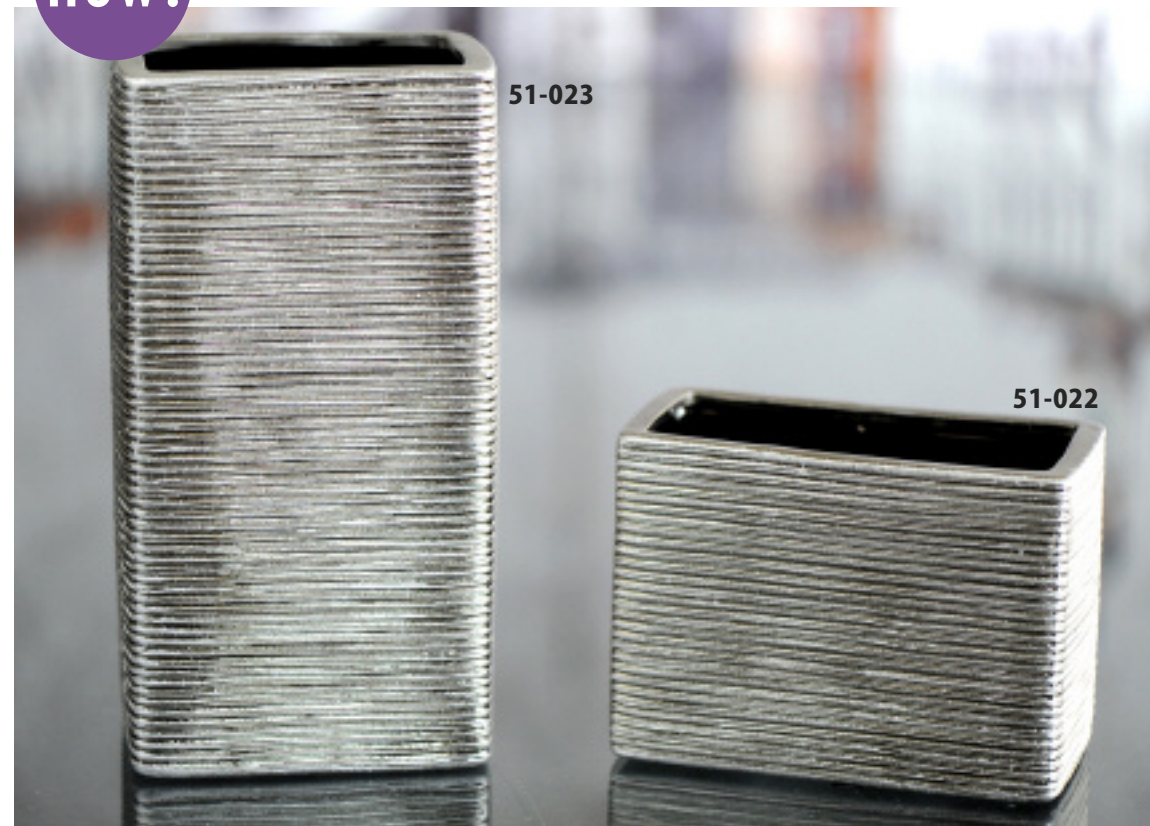

VASE & CANDLE HOLDER COLLECTIONS

51-023

51-023 CERAMIC VASE / VASE CÉRAMIQUE 8.5"

51-022

51-022 CERAMIC VASE / VASE CÉRAMIQUE 6"